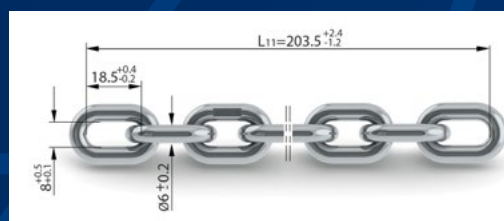

IT'S DOWN TO THE WIRE®

2025

Playground Chain

316 GRADE STAINLESS STEEL

New **Playground Chain** designed specifically for high-traffic environments including parks, schools, and commercial play areas.

Built from **marine-grade G316 stainless steel**, this chain delivers industry standard safety and durability. Fully compliant with **AS 4685.1:2021 Clause 4.2.13**, which prevents finger entrapment - no extra sheathing required.

Product Code: AWG-CH316-06S630

Standards: Meets AS 4685.1:2021 Clause 4.2.13

Chain Size: 6mm diameter

Internal Width: 8mm ± 0.1mm

Internal Gap: Below 8.6mm

Pitch (Link Spacing): 18.5mm ± 0.2mm

Style: Short Link

Marking: "Arcus" stamped every 500mm for traceability

Finish: Smooth to avoid pinching or injury

Drum Length: 630mtrs

Drum Weight: 500kgs

Availability: Can be supplied as a drum or per metre

ABOUT US

ABOUT ARCUS WIRE GROUP