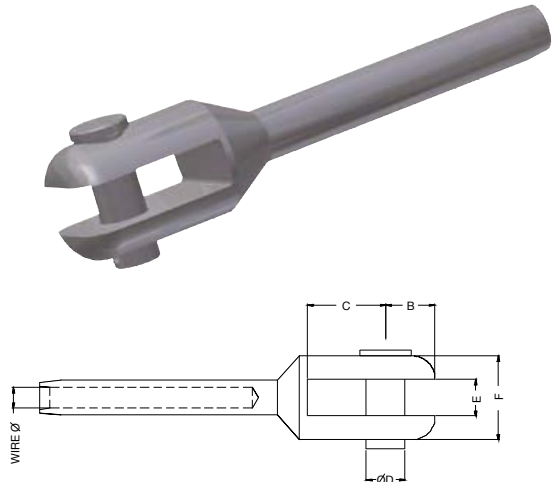

ON SALE NOW

NAVTEC®

Clearance Sale

WHILST STOCKS LAST

Photo by Dean Cooperman

Swage Eyes

ITEM NUMBER	DESCRIPTION	CLEARANCE PRICE	ARCUS LIST PRICE
N546-0610	Navtec Swage Eye 3/16" Wire 5/16" Pin	\$5.79	\$11.58
N546-0710	Navtec Swage Eye 7/32" Wire 5/16" Pin	\$5.09	\$10.18
N546-0714	Navtec Swage Eye 7/32" Wire 7/16" Pin	\$5.09	\$10.18
N546-0812	Navtec Swage Eye 1/4" Wire 3/8" Pin	\$11.04	\$22.08
N546-0814	Navtec Swage Eye 1/4" Wire 7/16" Pin	\$11.04	\$22.08
N546-0816	Navtec Swage Eye 1/4" Wire 1/2" Pin	\$12.64	\$25.27
N546-M02508	Navtec Swage Eye 2.5mm Wire 1/4" Pin	\$2.50	\$5.00
N546-M0308	Navtec Swage Eye 3mm Wire 1/4" Pin	\$3.00	\$6.00
N546-M03508	Navtec Swage Eye 3.5mm Wire 1/4" Pin	\$3.00	\$6.00
N546-M0410	Navtec Swage Eye 4mm Wire 5/16" Pin	\$3.48	\$6.96
N546-M0512	Navtec Swage Eye 5mm Wire 3/8" Pin	\$6.96	\$13.92
N546-M0612	Navtec Swage Eye 6mm Wire 3/8" Pin	\$8.70	\$17.40
N546-M0614	Navtec Swage Eye 6mm Wire 7/16" Pin	\$10.26	\$20.51
N546-M0816	Navtec Swage Eye 8mm Wire 1/2" Pin	\$15.51	\$31.02
N546-M1228	Navtec Swage Eye 12mm Wire 7/8" Pin	\$37.94	\$75.88
N546-M2240	Navtec Swage Eye 22mm Wire 1 1/4" Pin	\$267.46	\$534.92
N546-M2848	Navtec Swage Eye 28mm Wire 1 1/4" Pin	\$500.00	\$1,000.00

Swage Forks

ITEM NUMBER	DESCRIPTION	CLEARANCE PRICE	ARCUS LIST PRICE
N547-0408	Navtec Swage Fork 1/8" Wire 1/4" Pin	\$7.50	\$15.00
N547-0814	Navtec Swage Fork 1/4" Wire 7/16" Pin	\$18.31	\$36.62
N547-M02508	Navtec Swage Fork 2.5mm Wire 1/4" Pin	\$5.00	\$10.00
N547-M0308	Navtec Swage Fork 3mm Wire 1/4" Pin	\$7.50	\$15.00
N547-M0410	Navtec Swage Fork 4mm Wire 5/16" Pin	\$8.17	\$16.33
N547-M0612	Navtec Swage Fork 6mm Wire 3/8" Pin	\$14.30	\$28.60
N547-M0614	Navtec Swage Fork 6mm Wire 7/16" Pin	\$18.31	\$36.62
N547-M0820	Navtec Swage Fork 8mm Wire 5/8" Pin	\$33.28	\$66.56
N547-M1224	Navtec Swage Fork 12mm Wire 3/4" Pin	\$90.50	\$180.99
N547-M1632	Navtec Swage Fork 16mm Wire 1" Pin	\$196.99	\$393.98