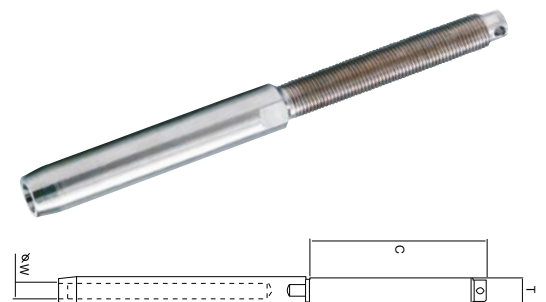

Swage Studs

ITEM NUMBER	DESCRIPTION	CLEARANCE PRICE	ARCUS LIST PRICE
N554-M0508	Navtec Swage Stud 5mm Wire 1/4" Thread	$4.36	~~$8.72~~
N554-M06M08	Navtec Swage Stud 6mm Wire 8mm Thread	$7.53	~~$15.05~~
N555-0714	Navtec Swage Stud 7/32" Wire 7/16" Thread	$6.00	~~$12.00~~
N555-0812	Navtec Swage Stud 1/4" Wire 3/8" Thread	$8.42	~~$16.84~~
N555-0816	Navtec Swage Stud 1/4" Wire 1/2" Thread	$8.83	~~$17.65~~
N555-M0408	Navtec Swage Stud 4mm Wire 1/4" Thread	$3.28	~~$6.56~~
N555-M0410	Navtec Swage Stud 4mm Wire 5/16" Thread	$3.32	~~$6.63~~
N555-M0510	Navtec Swage Stud 5mm Wire 5/16" Thread	$4.36	~~$8.72~~
N555-M0612	Navtec Swage Stud 6mm Wire 3/8" Thread	$7.53	~~$15.05~~
N555-M0714	Navtec Swage Stud 7mm Wire 7/16" Thread	$10.48	~~$20.95~~
N555-M0716	Navtec Swage Stud 7mm Wire 1/2" Thread	$12.07	~~$24.13~~
N555-M0820	Navtec Swage Stud 8mm Wire 5/8" Thread	$16.89	~~$33.77~~
N555-M1020	Navtec Swage Stud 10mm Wire 5/8" Thread	$25.38	~~$50.76~~
N555-M2644	Navtec Swage Stud 26mm Wire 1 3/8" Thread	$250.00	~~$500.00~~
N555-M2848	Navtec Swage Stud 28mm Wire 1 1/2" Thread	$300.00	~~$600.00~~