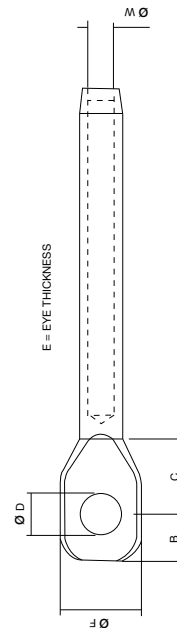

ON SALE NOW

NAVTEC®

Clearance Sale

WHILST STOCKS LAST

Photo by Dean Cooperman

Swage Eyes

ITEM NUMBER	DESCRIPTION	CLEARANCE PRICE	ARCUS LIST PRICE
N546-0610	Navtec Swage Eye 3/16" Wire 5/16" Pin	\$5.79	\$11.58
N546-0710	Navtec Swage Eye 7/32" Wire 5/16" Pin	\$5.09	\$10.18
N546-0714	Navtec Swage Eye 7/32" Wire 7/16" Pin	\$5.09	\$10.18
N546-0812	Navtec Swage Eye 1/4" Wire 3/8" Pin	\$11.04	\$22.08
N546-0814	Navtec Swage Eye 1/4" Wire 7/16" Pin	\$11.04	\$22.08
N546-0816	Navtec Swage Eye 1/4" Wire 1/2" Pin	\$12.64	\$25.27
N546-M02508	Navtec Swage Eye 2.5mm Wire 1/4" Pin	\$2.50	\$5.00
N546-M0308	Navtec Swage Eye 3mm Wire 1/4" Pin	\$3.00	\$6.00
N546-M03508	Navtec Swage Eye 3.5mm Wire 1/4" Pin	\$3.00	\$6.00
N546-M0410	Navtec Swage Eye 4mm Wire 5/16" Pin	\$3.48	\$6.96
N546-M0512	Navtec Swage Eye 5mm Wire 3/8" Pin	\$6.96	\$13.92
N546-M0612	Navtec Swage Eye 6mm Wire 3/8" Pin	\$8.70	\$17.40
N546-M0614	Navtec Swage Eye 6mm Wire 7/16" Pin	\$10.26	\$20.51
N546-M0816	Navtec Swage Eye 8mm Wire 1/2" Pin	\$15.51	\$31.02
N546-M1228	Navtec Swage Eye 12mm Wire 7/8" Pin	\$37.94	\$75.88
N546-M2240	Navtec Swage Eye 22mm Wire 1 1/4" Pin	\$267.46	\$534.92
N546-M2848	Navtec Swage Eye 28mm Wire 1 1/4" Pin	\$500.00	\$1,000.00

Swage Forks

ITEM NUMBER	DESCRIPTION	CLEARANCE PRICE	ARCUS LIST PRICE
N547-0408	Navtec Swage Fork 1/8" Wire 1/4" Pin	\$7.50	\$15.00
N547-0814	Navtec Swage Fork 1/4" Wire 7/16" Pin	\$18.31	\$36.62
N547-M02508	Navtec Swage Fork 2.5mm Wire 1/4" Pin	\$5.00	\$10.00
N547-M0308	Navtec Swage Fork 3mm Wire 1/4" Pin	\$7.50	\$15.00
N547-M0410	Navtec Swage Fork 4mm Wire 5/16" Pin	\$8.17	\$16.33
N547-M0612	Navtec Swage Fork 6mm Wire 3/8" Pin	\$14.30	\$28.60
N547-M0614	Navtec Swage Fork 6mm Wire 7/16" Pin	\$18.31	\$36.62
N547-M0820	Navtec Swage Fork 8mm Wire 5/8" Pin	\$33.28	\$66.56
N547-M1224	Navtec Swage Fork 12mm Wire 3/4" Pin	\$90.50	\$180.99
N547-M1632	Navtec Swage Fork 16mm Wire 1" Pin	\$196.99	\$393.98