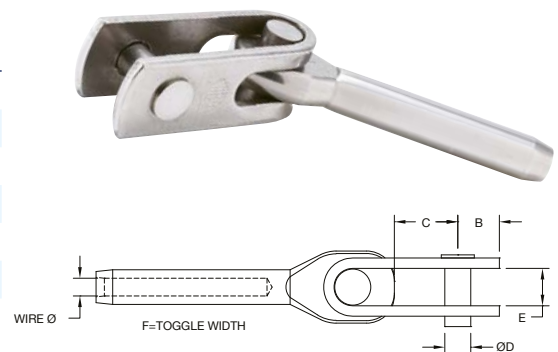

Swage Toggles

ITEM NUMBER	DESCRIPTION	CLEARANCE PRICE	ARCUS LIST PRICE
N551-0408	Navtec Swage Toggle 1/8" Wire 1/4" Pin	$7.00	~~$14.00~~
N551-0714	Navtec Swage Toggle 7/32" Wire 7/16" Pin	$12.97	~~$25.93~~
N551-0816	Navtec Swage Toggle 1/4" Wire 1/2" Pin	$21.87	~~$43.73~~
N551-1624	Navtec Swage Toggle 1/2" Wire 3/4" Pin	$61.49	~~$122.98~~
N551-M0512	Navtec Swage Toggle 5mm Wire 3/8" Pin	$12.97	~~$25.93~~
N551-M0816	Navtec Swage Toggle 8mm Wire 1/2" Pin	$26.94	~~$53.87~~
N551-M1936	Navtec Swage Toggle 19mm Wire 1 1/8" Pin	$420.23	~~$840.46~~